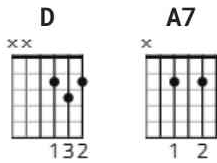

Deep In The Heart Of Texas Chords by George Strait

Difficulty: beginner

Tuning: E A D G B E

CHORDS

[Verse 1]

D
The stars at night are big and bright,

A7
Deep in the heart of Texas;

The prairie sky is wide and high,

D
Deep in the heart of Texas.

[Verse 2]

D
The sage in bloom is like perfume,

A7
Deep in the heart of Texas;

Reminds me of the one I love,

D
Deep in the heart of Texas.

[Verse 3]

D
The coyotes wail along the trail,

A7
Deep in the heart of Texas.

The rabbits rush around the brush,

D
Deep in the heart of Texas.

[Verse 4]

D
The cowboys cry, "Ki-yip-pee-yi!"

A7
Deep in the heart of Texas;

The dogies bawl, and bawl, and bawl,

D
Deep in the heart of Texas.